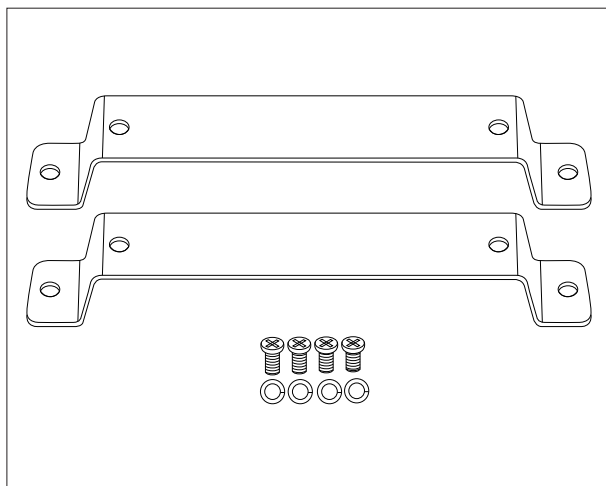

EXTENSION BRACKET

PARKIS

The package contains:

2 extension brackets

4 screws

4 washers

Perform the following operation
with upper and lower brackets.
Connect Extension Bracket to
PARKIS using screwdriver and
given screws and washers.

Extension bracket allows to
mount PARKIS to the wall with
floor skirting (baseboard) with
comfort and ease.