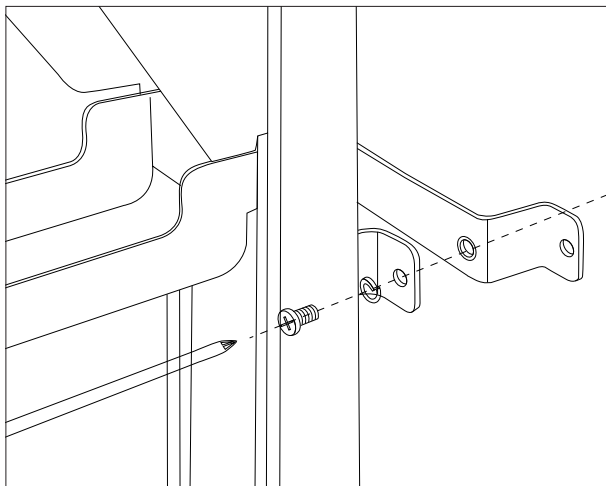

EXTENSION BRACKET

PARKIS

The package contains:

2 extension brackets

4 screws

4 washers

Perform the following operation
with upper and lower brackets.
Connect Extension Bracket to
PARKIS using screwdriver and
given screws and washers.

Extension bracket allows to
mount PARKIS to the wall with
floor skirting (baseboard) with
comfort and ease.